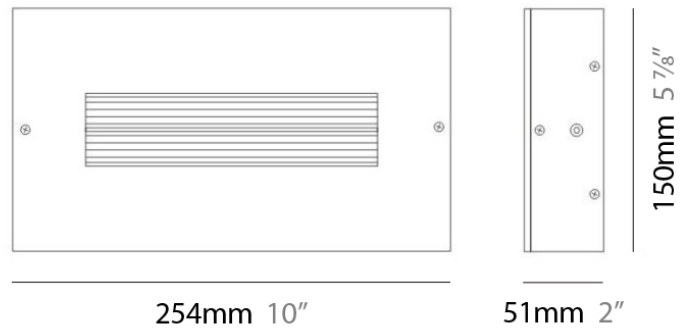

D93019

PROJECT	_____
TYPE	_____
NOTES	_____
QUANTITY	_____
DATE	_____

GENERAL

Series: Finestra
Brand: Milan
Division: Design
Mounting Type: Surface
Mounting Location: Wall
Subcategory: Ambient

PHYSICAL

Shape: Rectangle
Length (mm): 254
Length (in): 10
Width (mm): 150
Width (in): 6
Height (mm): 145
Height (in): 5 ¹¹/₁₆
Extension (mm): 45
Extension (in): 1 ³/₄
Weight (kg): 1.23
Weight (lbs): 2.7
Fixture Material: Metal

ELECTRICAL

Number of Lamps: 2
Lamp Type: LED Retrofit / Halogen
Lamp Shape: T3
Bulb Included: Bulb Not Included
Total Output Wattage (W): 28 / 150
Max. Wattage Per Lamp (W): 28 / 150
Lamp Base: RSC
Input Voltage (V): 120

LED

OPTICAL

RATINGS AND CERTIFICATIONS

Certified By: CSA Certified to UL and CSA Standards
IP rating: IP20